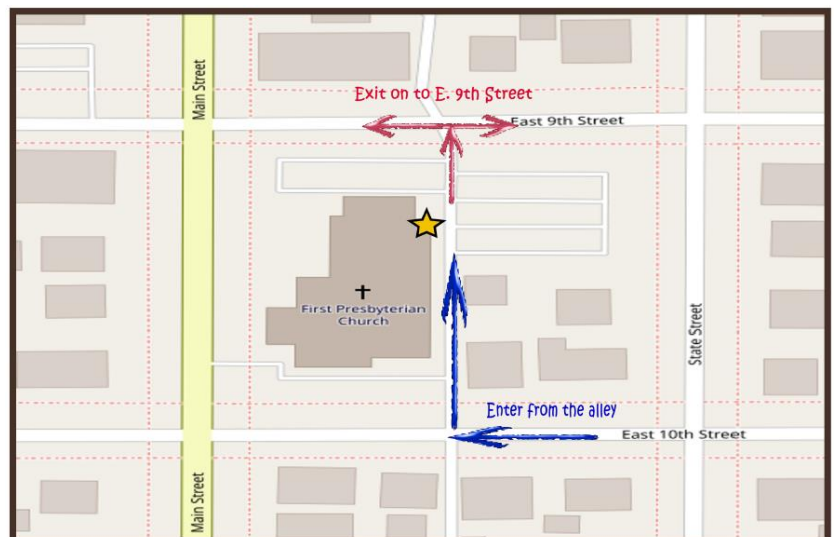

Souper Bowl of Caring *drive-thru* Food Drive

NEW, NEW DATE

Sunday, February 21st

10:00-11:00 AM

First Presbyterian
Church Parking Lot

LET'S BEAT HUNGER!

Bring non-perishable food or a monetary donation. It's easy and safe:

- ✓ Place your donations in the trunk of your vehicle before driving to church.
- ✓ Please stay in your vehicle.
- ✓ A volunteer will collect the items out of your trunk.

DRIVING DIRECTIONS

- Please enter the alley from **E 10th Street** and proceed through the alley until you reach the North entrance.
- A volunteer will be there to remove your donation from your trunk.
- You will then exit the parking lot onto **E 9th Street**.
- Signs and volunteers will be there to direct traffic as needed.

SAFETY DETAILS

- ✓ Please do not come on foot or by bicycle.
- ✓ Please stay in your vehicle the entire time.
- ✓ Masks are not required, as you will stay inside your vehicle.
- ✓ Volunteers will be masked and social distancing.
- ✓ Drive slowly and cautiously. Please follow directions of the traffic guides or signs.
- ✓ If you are feeling sick, please stay home.